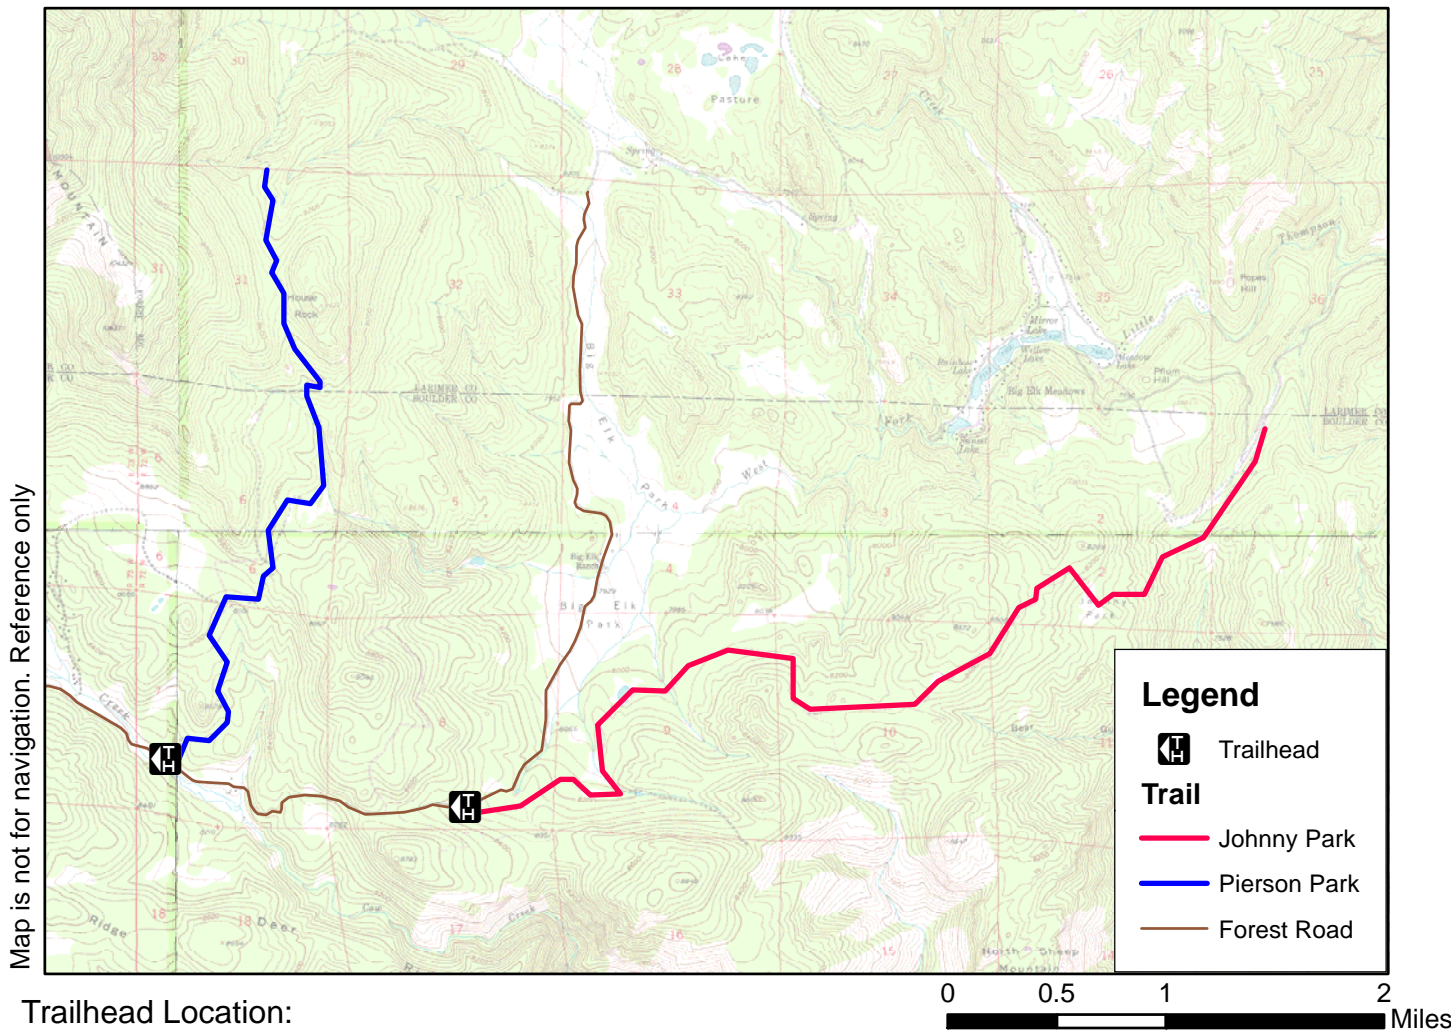

## Trailhead Location:

**Pierson Park Road-** From Estes Park, follow Colorado 7 south for 12 miles to Meeker Park. Turn left on Cabin Creek Rd. (CR82). Continue on Cabin Creek Road for 3 miles. Pierson Park Road will be on the left.

**Johnny Park Road-** Continue on Cabin Creek Road past Pierson Park Road. After 3.2 miles, Johnny Park Road will be on you right.

## Trail Information:

Roads are open to motorized use.

## Topographic Map:

Allens Park, Long's Peak, Panorama Peak, Raymond